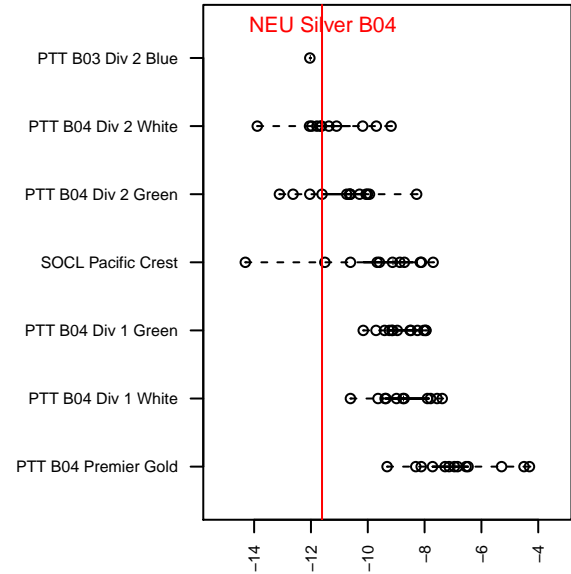

NEU Silver B04

Northeast United SC
 Portland, OR
 B04 total strength=89
 attack=0.12 defense=0.06
 fall league = PTT B04 Div 2 Green
 spr league = Spr OYS B04 Div 2 Green

alt names used:
 NEU PDX B04 Silver
 NEU SILVER
 NEU PDX B04 Silver
 NEU PDX B04 Silver

Venues played:
 2015 PCU Summer Classic U11 Bronze
 2015 PTT B04 Division 2 Green
 2015 OYS Founders Cup B04
 2015 Spr OYS B04 Division 2 Green

NEU Silver B04
 Dots are actual minus expected GF (blue circles) and GA (red triangles).
 Blue line is smoothed change in attack strength. Red is smoothed change in defense strength.

**attack and defense variance (black dot)
relative to other teams
and top 10 in region**

**attack and defense rating
relative to others at age
and all opponents in last 13 months**

Performance relative to 13 month average