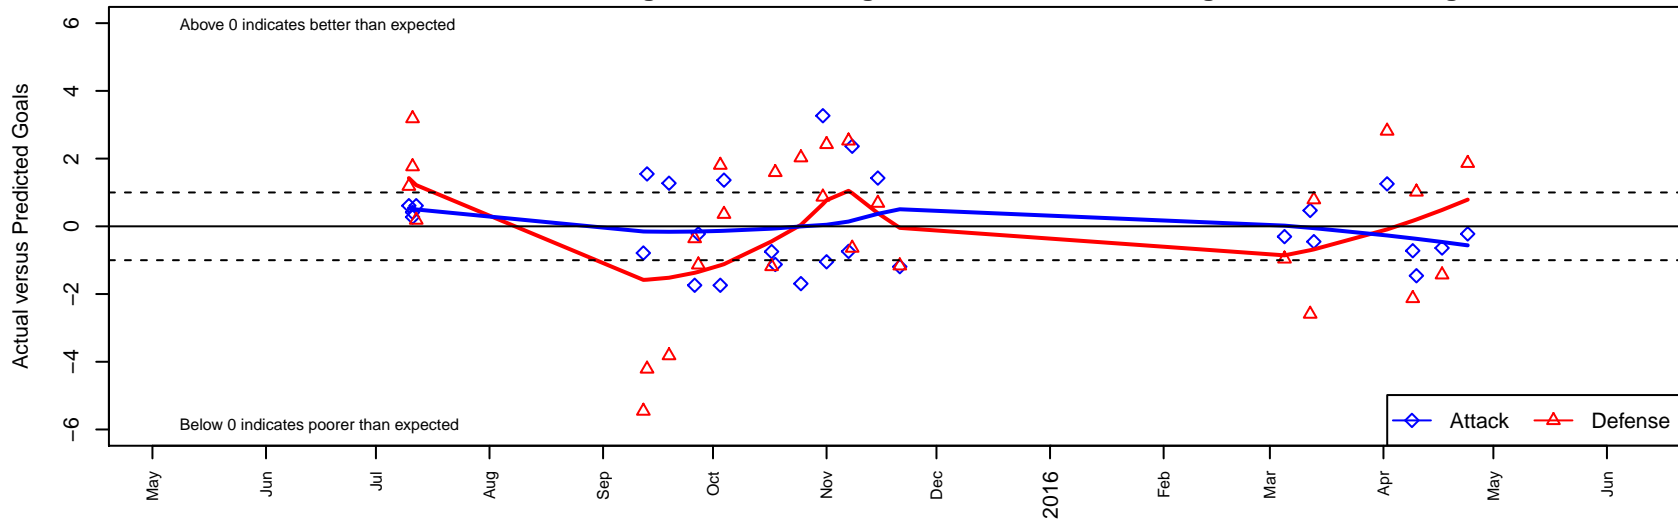

NEU Silver B04

Northeast United SC
 Portland, OR
 B04 total strength=89
 attack=0.12 defense=0.06
 fall league = PTT B04 Div 2 Green
 spr league = Spr OYS B04 Div 2 Green

alt names used:
 NEU PDX B04 Silver
 NEU SILVER
 NEU PDX B04 Silver
 NEU PDX B04 Silver

Venues played:
 2015 PCU Summer Classic U11 Bronze
 2015 PTT B04 Division 2 Green
 2015 OYS Founders Cup B04
 2015 Spr OYS B04 Division 2 Green

NEU Silver B04
 Dots are actual minus expected GF (blue circles) and GA (red triangles).
 Blue line is smoothed change in attack strength. Red is smoothed change in defense strength.

**attack and defense variance (black dot)
relative to other teams
and top 10 in region**

**attack and defense rating
relative to others at age
and all opponents in last 13 months**

Performance relative to 13 month average